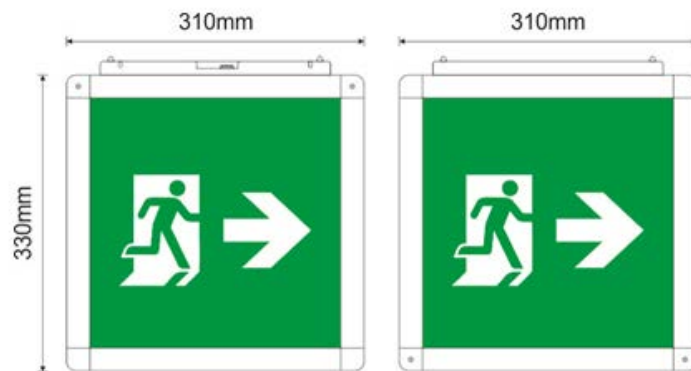

Cube 138 is designed for both new building construction and renovation of existing facilities.

Cube 138 is delivered with 4 sided – pictograms, can be changed easily.

Cube 138 can be provided with interfaces towards;

CUBE 138 EMERGENCY LIGHT

TECHNICAL DATA	
Reading distance, exit sign	50m
Voltage	220-240VAC / 50-60Hz
Power consumption	6.4W / 6.6VA
Battery	4.8V/2Ah Ni-MH
Battery protection	Over charge protection /deep discharge protection
Charging Time	23 hours
Battery back-up time	1 hour / 3 hours / 8 hours (from dip switch)
Light source	16 White LEDs
Technical lifetime (light source)	>100 000 hours
Lumen output, mains	370 lm
Lumen output, emergency (1h / 3h / 8h)	370 / 270 / 110 lm
Approvals	EN 60598-1, EN 60598-2-22, EN 55015, EN 61547, EN 61000-3-2, EN 61000-3-3
Ambient temperature	5 to 40 °C
Humidity	Up to 95%
IK rating	IK08
IP rating	IP40
Dimensions	310 x 310 x 330 mm
Weight	2448 / 3062 gr
Colour	Anodized aluminum / grey plastic
Materials	Aluminum, ABS/PC, PC, Acrylic Plate
Mounting method	Ceiling and Hanging