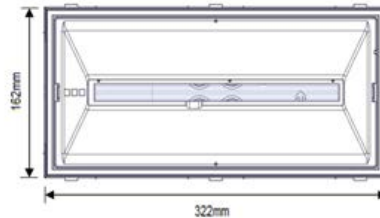

IMPERLED E 138 EMERGENCY LIGHT

TECHNICAL DATA	
Reading distance, exit sign	30m
Voltage	220-240VAC / 50-60Hz
Power consumption	4.7W / 4.9VA
Battery	3.6V/ 2Ah NiMH
Battery protection	Over charge protection /deep discharge protection
Charging Time	16 hours
Battery back-up time	1 hour / 3 hours / 8 hours (from dip switch)
Light source	28 white LED
Technical lifetime (light source)	>100 000 hours
Lumen output, mains	250
Lumen output, emergency (1h / 3h / 8h)	350 / 200 / 80 lm
Approvals	EN 60598-1, EN 60598-2-22, EN 55015, EN 61547, EN 61000-3-2, EN 61000-3-3
Ambient temperature	5 to 40 °C
Humidity	Up to 95%
IK rating	IK09
IP rating	IP65
Dimensions	322 x 162 x 58 mm
Weight	904/1145 gr
Colour	White
Materials	ABS/PC, PC
Mounting method	Ceiling / Wall / Flag / Pendulum