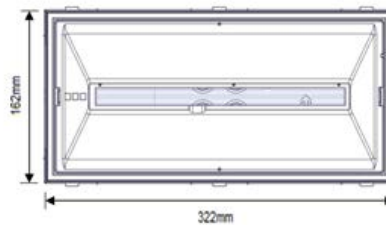

IMPERLED E 138 EMERGENCY LIGHT

TECHNICAL DATA	
Reading distance, exit sign	30m
Voltage	220-240VAC / 50-60Hz
Power consumption	5.4W / 5.6VA
Battery	4.8V/ 2Ah Li4Ti5O12
Battery protection	Over charge protection /deep discharge protection
Charging Time	16 hours
Battery back-up time	1 hour / 3 hours / 8 hours (from dip switch)
Light source	28 white LED
Technical lifetime (light source)	>100 000 hours
Lumen output, mains	250
Lumen output, emergency (1h / 3h / 8h)	350 / 200 / 50 lm
Approvals	EN 60598-1, EN 60598-2-22, EN 55015, EN 61547, EN 61000-3-2, EN 61000-3-3
Ambient temperature	-25 to 40 °C
Humidity	Up to 95%
IK rating	IK09
IP rating	IP65
Dimensions	322 x 162 x 58 mm
Weight	880/1122 gr
Colour	White
Materials	ABS/PC, PC
Mounting method	Ceiling / Wall / Flag / Pendulum