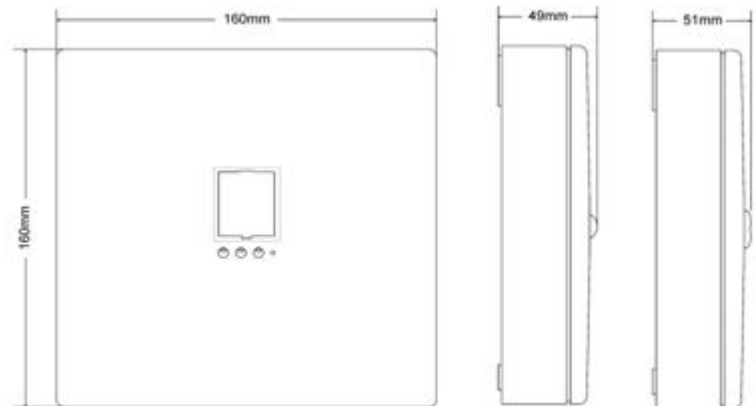

OVA /OMNILED 138 EMERGENCY LIGHT

| TECHNICAL DATA | |
|--|---|
| Reading distance, exit sign | N / A |
| Voltage | 220-240VAC / 50-60Hz |
| Power consumption | 3.4W / 3.9VA |
| Battery | 4.8V/ 1.2Ah NiMH |
| Battery protection | Over charge protection /deep discharge protection |
| Charging Time | 16 hours |
| Battery back-up time | 1 hour / 3 hours / 8 hours (from dip switch) |
| Light source | 1 white power LED |
| Technical lifetime (light source) | >100 000 hours |
| Lumen output, mains | 275 lm |
| Lumen output, emergency (1h / 3h / 8h) | 360 / 170 / 70 lm |
| Approvals | EN 60598-1, EN 60598-2-22, EN 55015, EN 61547, EN 61000-3-2, EN 61000-3-3 |
| Ambient temperature | 5 to 40 °C |
| Humidity | Up to 95% |
| IK rating | IK08 |
| IP rating | IP20 |
| Dimensions | 160 x 160 x 55 mm |
| Weight | 618 / 760 gr |
| Colour | White |
| Materials | PC, ABS/PC |
| Mounting method | Ceiling mounting |