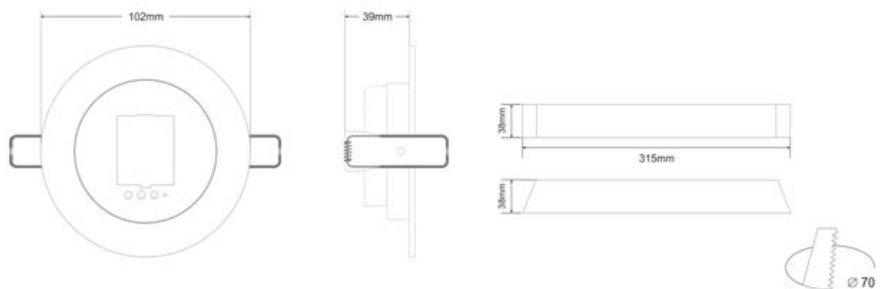

# OVA/OMNILED R SPOT 138 EMERGENCY LIGHT

TECHNICAL DATA	
Reading distance, exit sign	N / A
Voltage	220-240VAC / 50-60Hz
Power consumption	3.4W / 3.9VA
Battery	4.8V/ 1.2Ah NiMH
Battery protection	Over charge protection / deep discharge protection
Charging Time	16 hours
Battery back-up time	1 hour / 3 hours / 8 hours (from dip switch)
Light source	1 white power LED
Technical lifetime (light source)	>100 000 hours
Lumen output, mains	275 lm
Lumen output, emergency (1h / 3h / 8h)	360 / 170 / 70 lm
Approvals	EN 60598-1, EN 60598-2-22, EN 55015, EN 61547, EN 61000-3-2, EN 61000-3-3
Ambient temperature	5 to 40 °C
Humidity	Up to 95%
IK rating	IK06 – Lamp Housing / IK02 – LED Drive
IP rating	IP20
Dimensions	315 x 38 x 38 mm (main unit) Ø 102mm (spot)
Weight	459 / 611 gr
Colour	White
Materials	PC, ABS/PC
Mounting method	Ceiling mounting